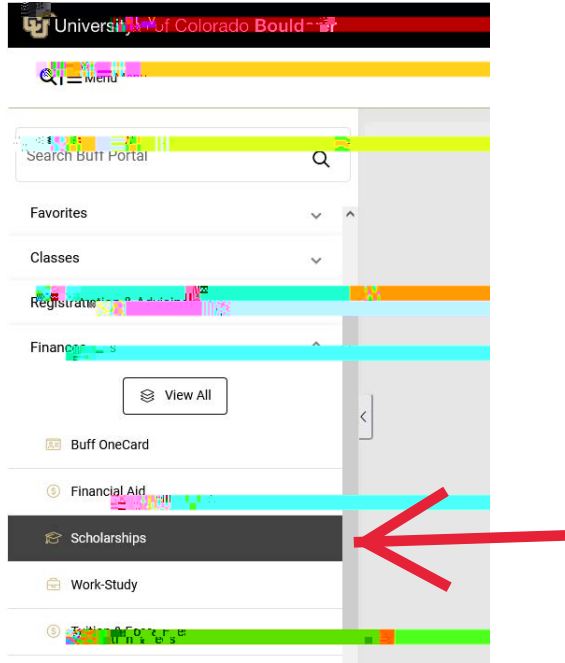

Step-by-Step Guide to the Scholarship Application for Continuing Students

Navigate to the [6 F K R O D U V K L S V F D U G in % f d x it | I 3 R U](#) or look below the Finances card group in the main menu.

G. You can find a link to the CU Boulder Scholarship Application below '**How Scholarships Work**' or the '**Find Scholarships**' section. The application will open in a new tab.